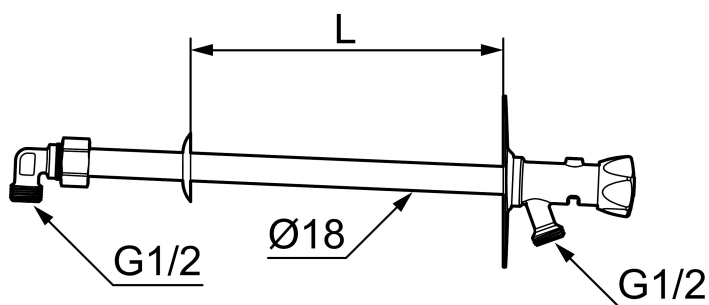

## Garden valve with plastic handle

Our garden valves are self-draining and therefore frost-proof even if you forget to dismantle the garden hose before the season with degrees below zero. However, we recommended that you always remove the hose and coupling when there is a risk of low temperatures.

**Article number:** 42930410

**Description:** For wall thickness max. 400 mm

### Unique characteristics

Backflow protection unit type 

- Self-draining
- With plastic handle
- With approved non-return valve
- Frost-proof even if the hose/coupling is connected
- Can be cut to suit wall thickness
- Wall bracket: H=106 mm, W=66 mm, diagonal screw holes